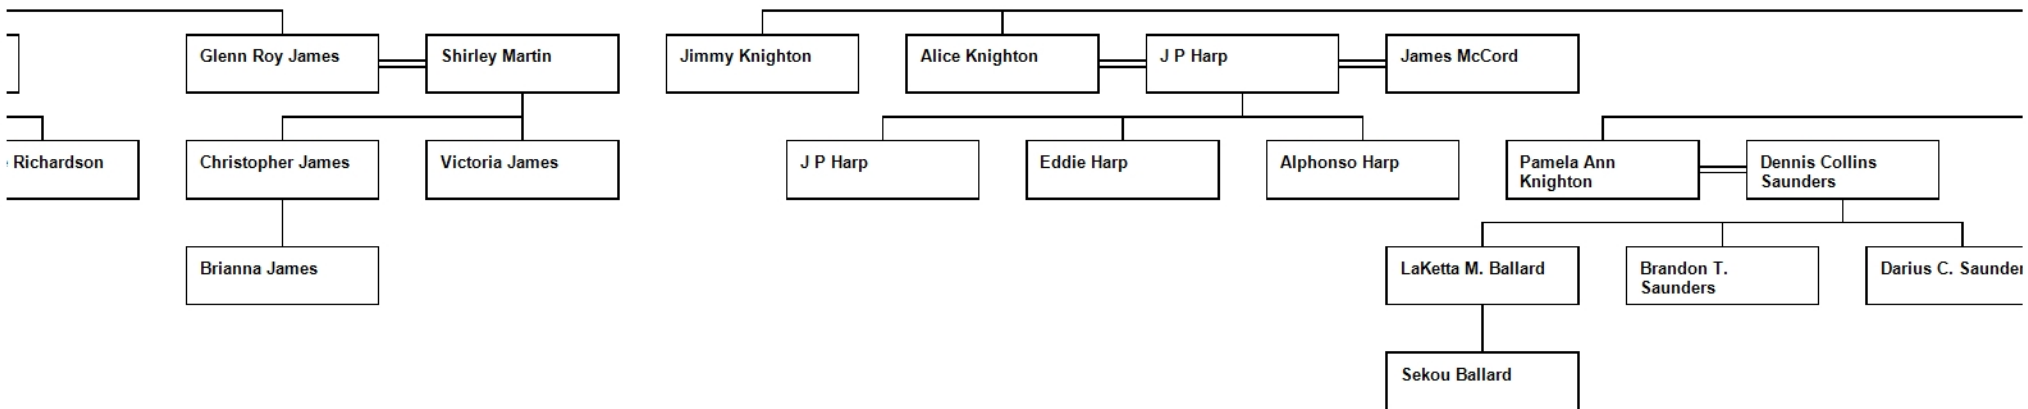

Stephanie Day

Dexter L. Day

Angel

Luke I

Chart for
Peterson

George Pet

s

Tempy P