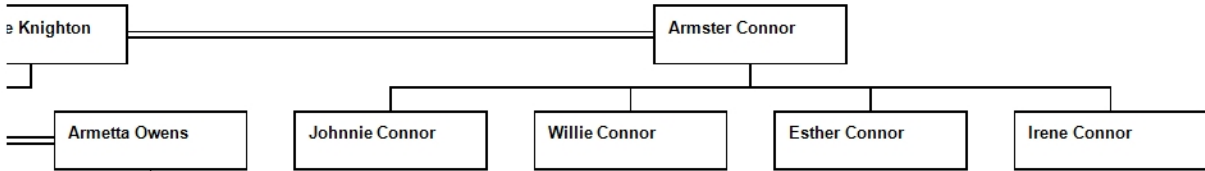

Stephanie Day

Dexter L. Day

Angel

Luke I

Chart for
Peterson

George Pet

s

Tempy P