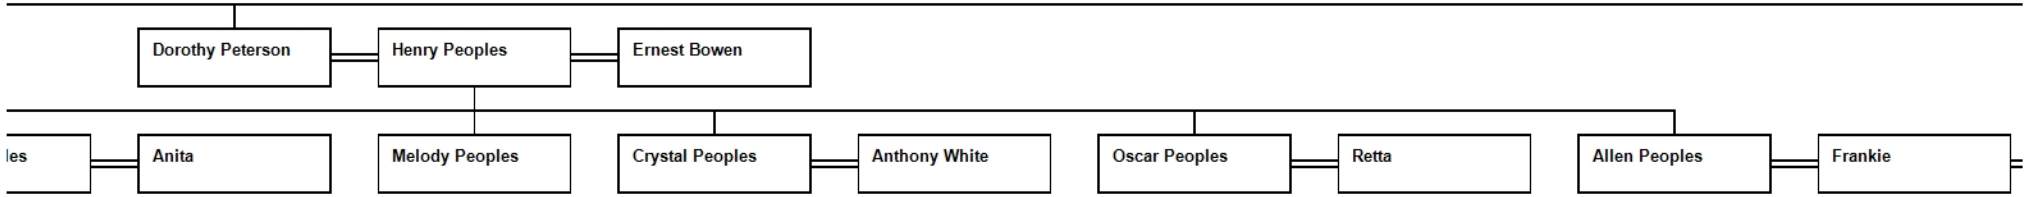

Stephanie Day

Dexter L. Day

Angel

Luke I

Chart for
Peterson

George Pet

s

Tempy P