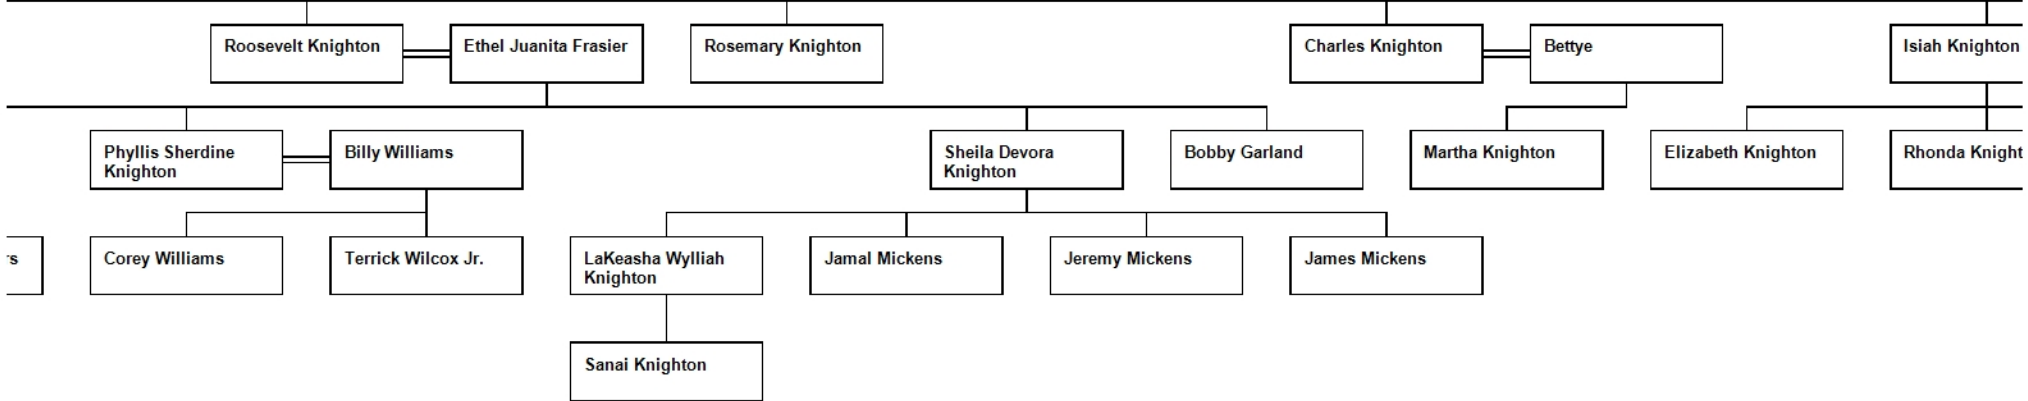

Stephanie Day

Dexter L. Day

Angel

Luke I

Chart for
Peterson

George Pet

s

Tempy P