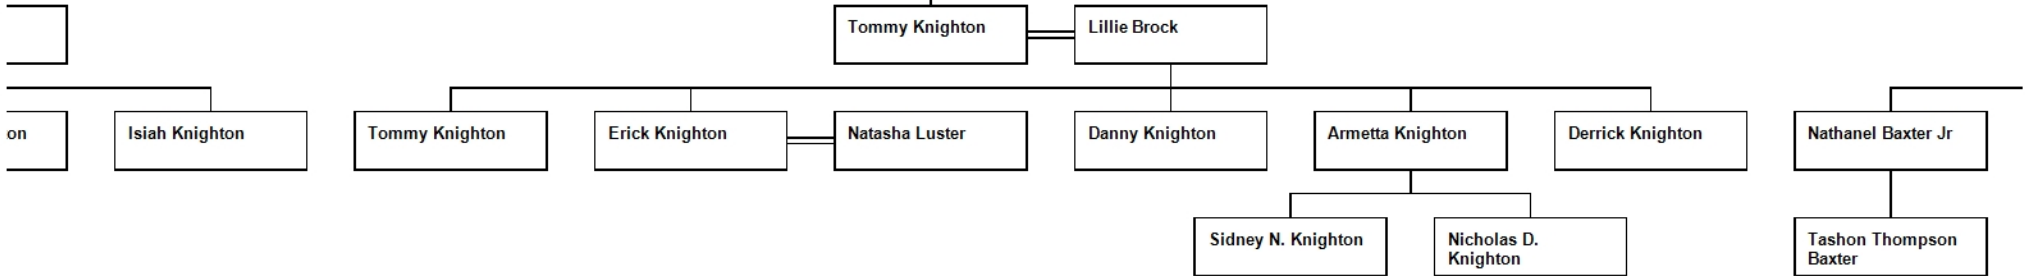

Stephanie Day

Dexter L. Day

Angel

Luke I

Chart for
Peterson

George Pet

s

Tempy P