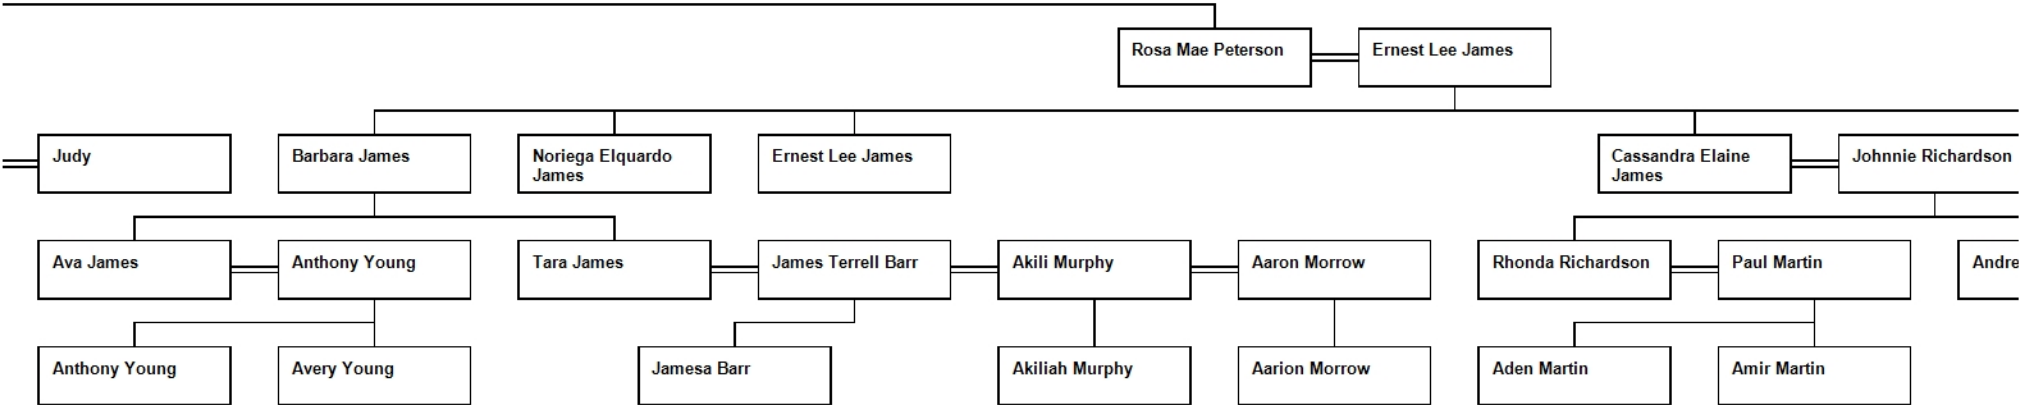

Stephanie Day

Dexter L. Day

Angel

Luke I

Chart for
Peterson

George Pet

s

Tempy P